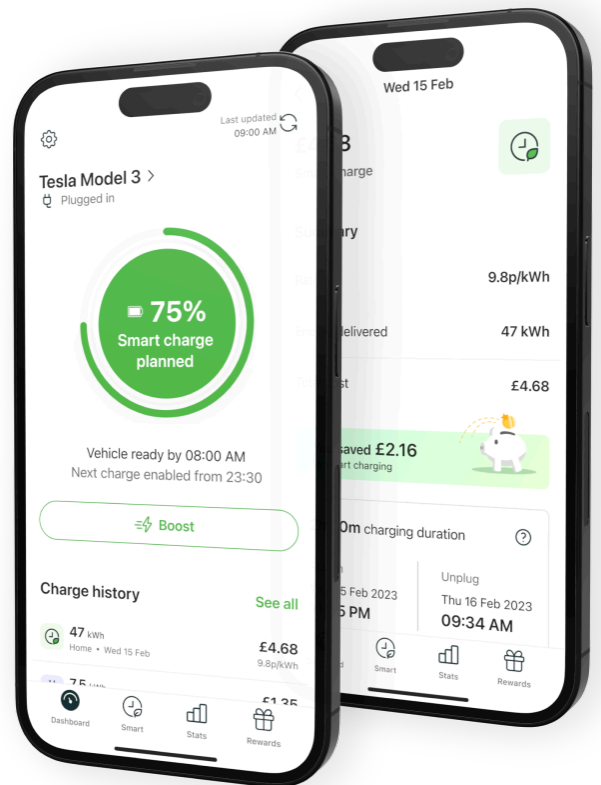

Vehicle Compatibility

Full control in the palm of your hand.

The following vehicle makes and models are compatible with the ev.energy home charging app:

- ✓ **Nissan** (Ariya 2023+)
- ✓ **Lexus** (RX 450h PHEV 2023+, RZ 2023+)
- ✓ **Mini** (SE Hardtop 2020+)
- ✓ **BMW** (i3 2016-2021, i4 2021+, i8 2016-2020, iX 2021+)
- ✓ **Tesla** (CyberTruck, Model 3, Model S, Model X, Model Y - all years)
- ✓ **Chevrolet** (Bolt EV & EUV 2017+)
- ✓ **Volkswagen** (ID.4 2023+, e-Golf 2020, Tiguan PHEV 2023+)
- ✓ **Toyota** (RAV4 Prime 2017+, Prius Prime 2021+)
- ✓ **Jaguar** (I-Pace 2019+)
- ✓ **Land Rover** (Range Rover PHEV P400e 20119-2021, Range Rover Sport PHEV P400e 2019-2021)